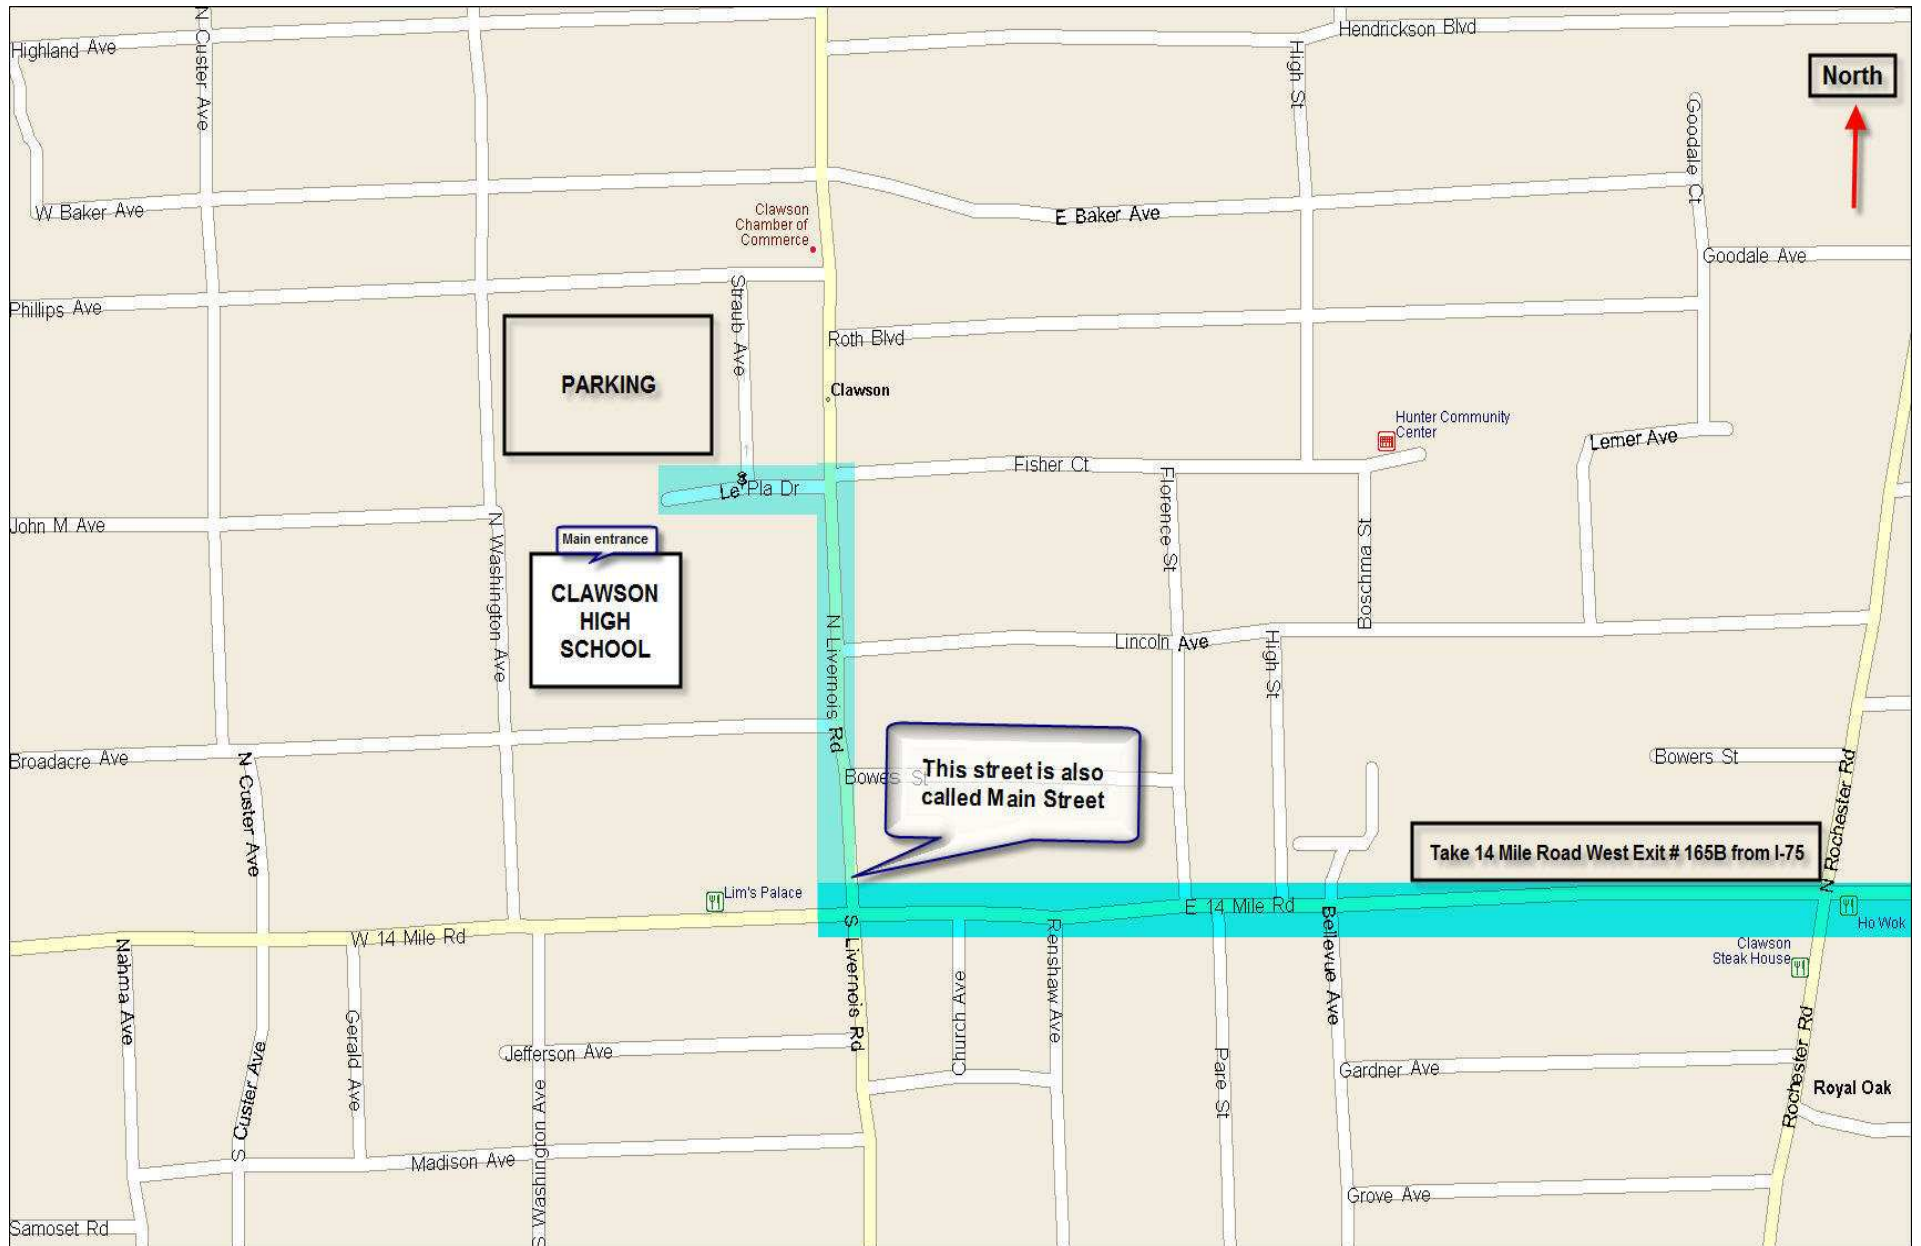

Local Map & Directions to TriState Easwaramma Day Celebrations at Clawson High School, MI

Directions to Clawson High School: 101, John M Ave, Clawson, MI 48017

From 75 South or North:

Take exit # 65B which is **14 Mile Road West**.

Drive about 1.5 miles to N. Livernois Road (this street is also called Main Street)

Right on N. Livernois Road

At the first lights Turn **Left on Le Pla Drive**.

You will drive into the school Parking lot.

Additional Information:

1. Although the address says 101, John M Ave, please do not look for John M Ave. Please follow the directions above from I-75.
2. Please use Yahoo Maps or MSN Maps. DO NOT use Google maps
3. There is lot of construction on I-75 near Detroit Down Town. Please expect at least 20-30 minutes of delay due to construction.

4. Also there is lot of construction on I-696 which will lead to I-75. Please expect at least 20-30 minutes of delay due to construction.
5. If you need directions or additional information before/during the travel – please contact Sridharan Hariharan at (248) 939-7445.